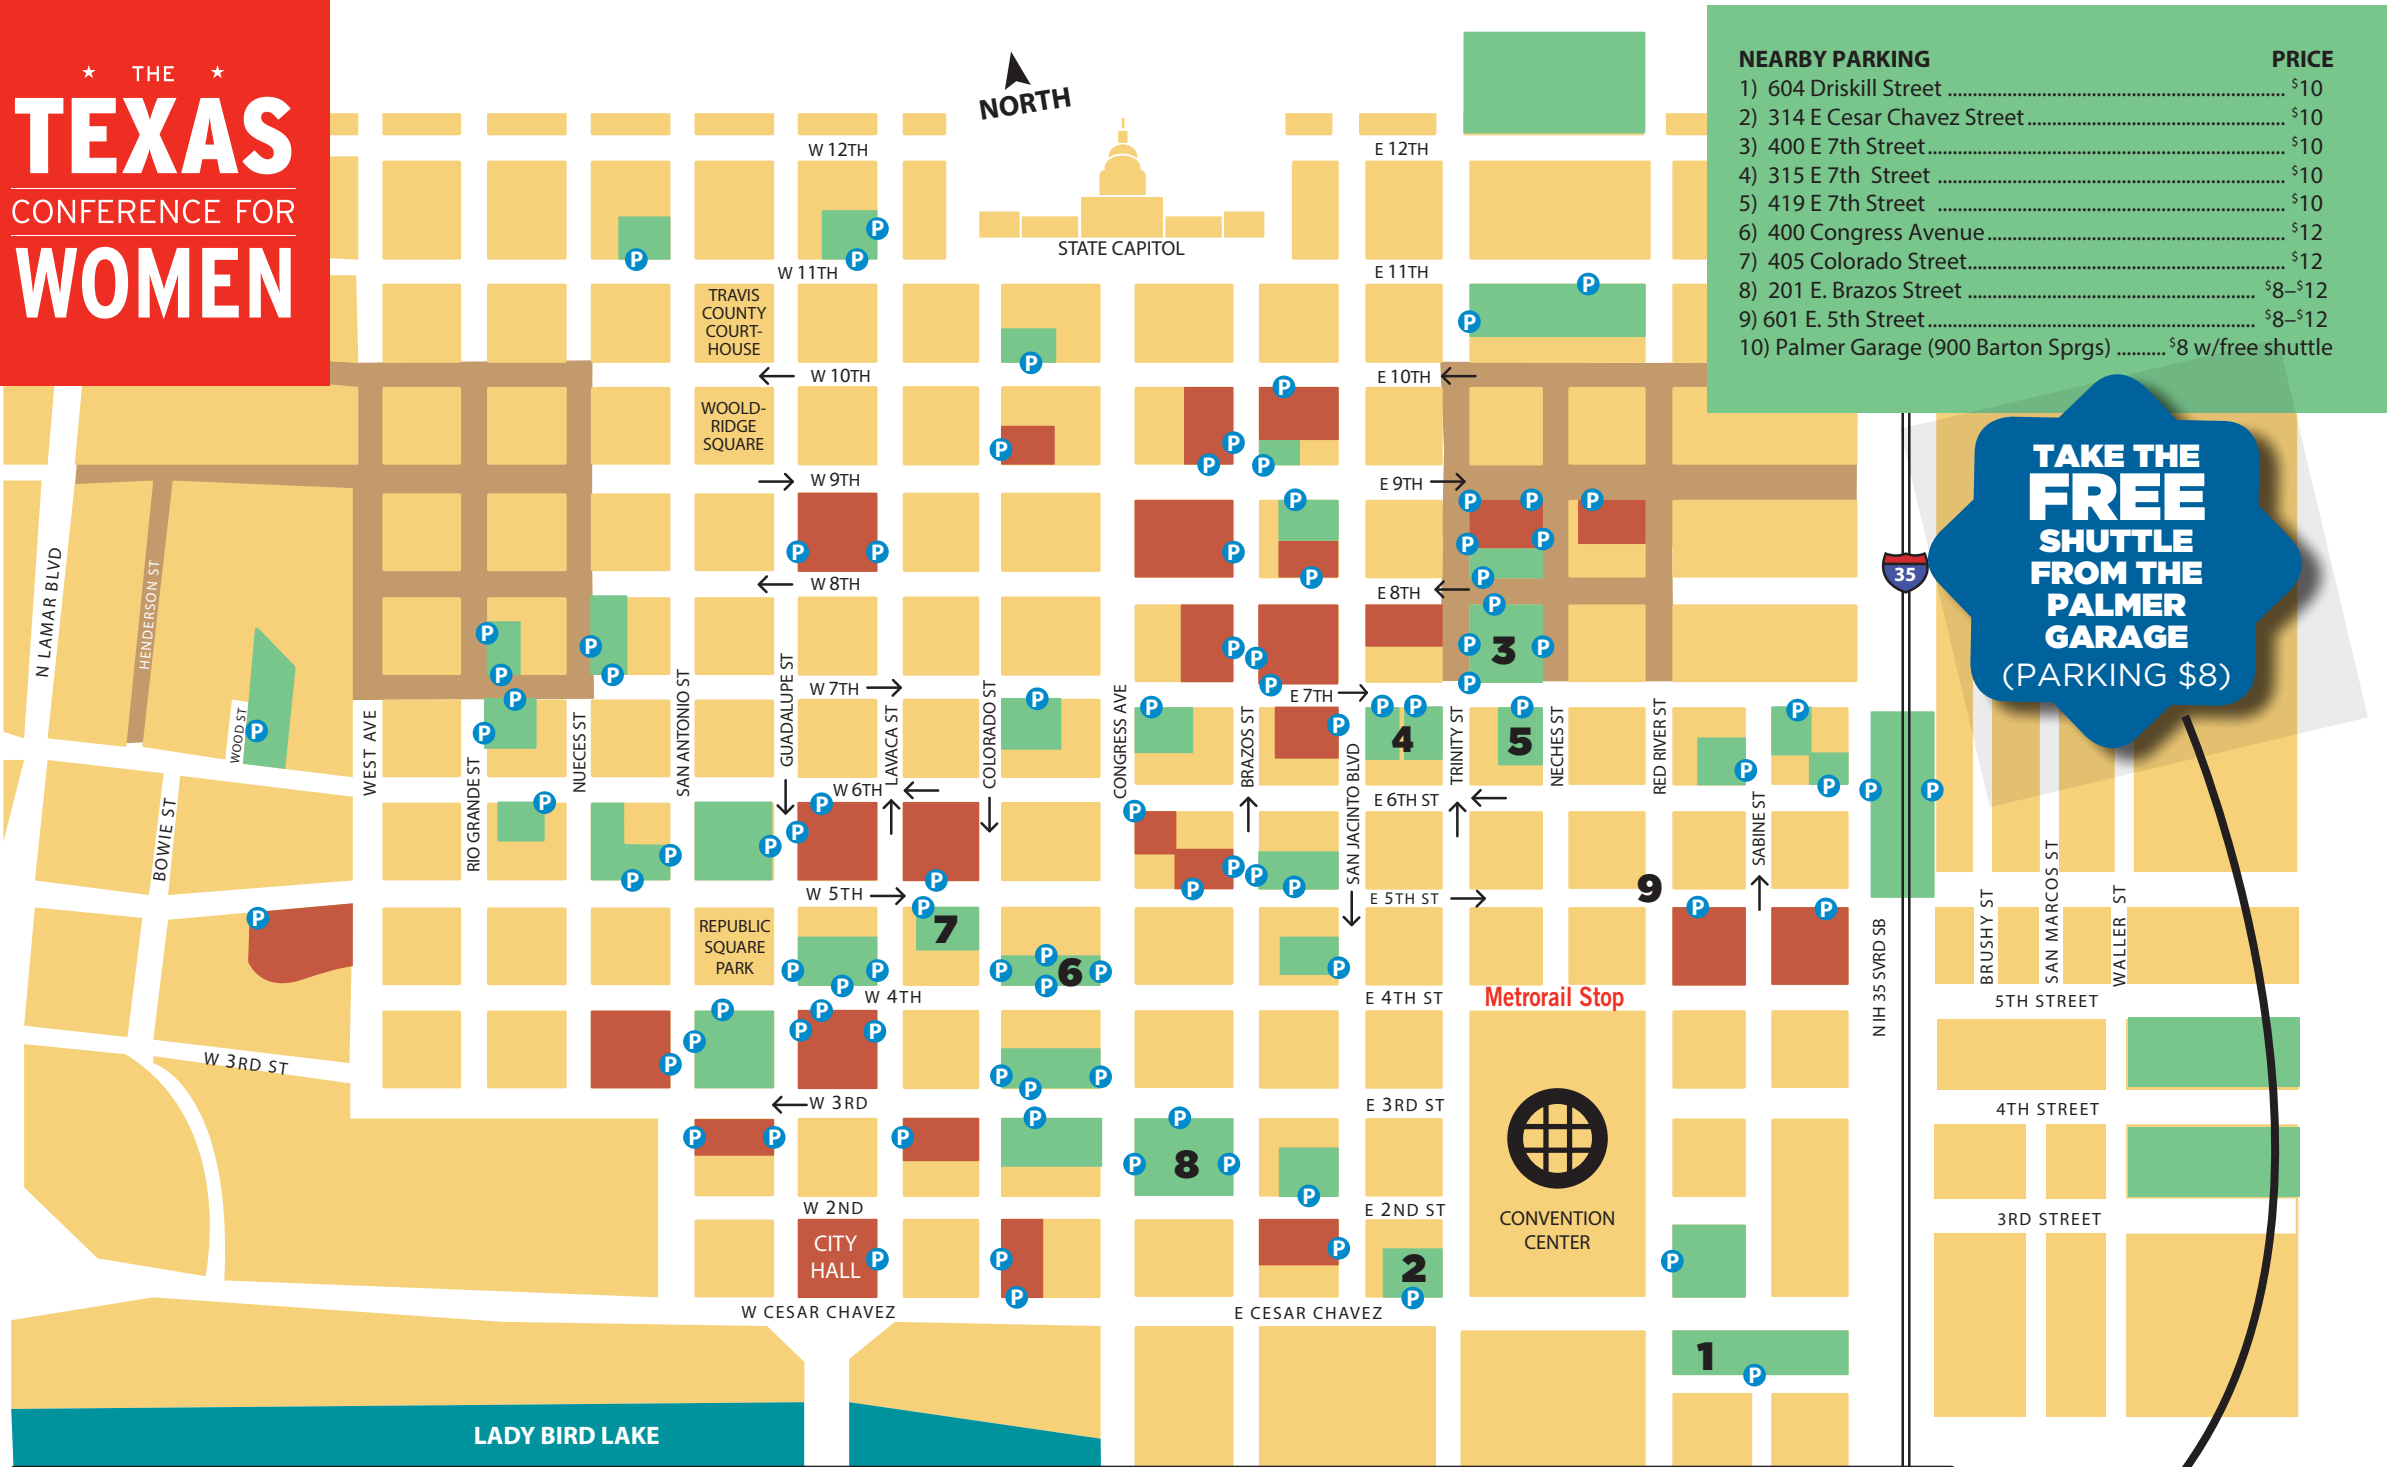

★ THE ★
TEXAS
 CONFERENCE FOR
WOMEN

STATE CAPITOL

NEARBY PARKING

	PRICE
1) 604 Driskill Street	\$10
2) 314 E Cesar Chavez Street	\$10
3) 400 E 7th Street	\$10
4) 315 E 7th Street	\$10
5) 419 E 7th Street	\$10
6) 400 Congress Avenue	\$12
7) 405 Colorado Street	\$12
8) 201 E. Brazos Street	\$8-\$12
9) 601 E. 5th Street	\$8-\$12
10) Palmer Garage (900 Barton Sprgs)	\$8 w/free shuttle

**TAKE THE
 FREE
 SHUTTLE
 FROM THE
 PALMER
 GARAGE
 (PARKING \$8)**

DOWNTOWN EVENING PARKING
 CITY OF AUSTIN TRANSPORTATION DEPARTMENT

5 HR ON-STREET PARKING ZONES GARAGE PARKING SURFACE PARKING P GARAGE OR SURFACE LOT ENTRANCE/EXIT → ONE-WAY STREET

10

BARTON SPRINGS ROAD

RIVERSIDE DR

Metrorail Stop

CONVENTION CENTER